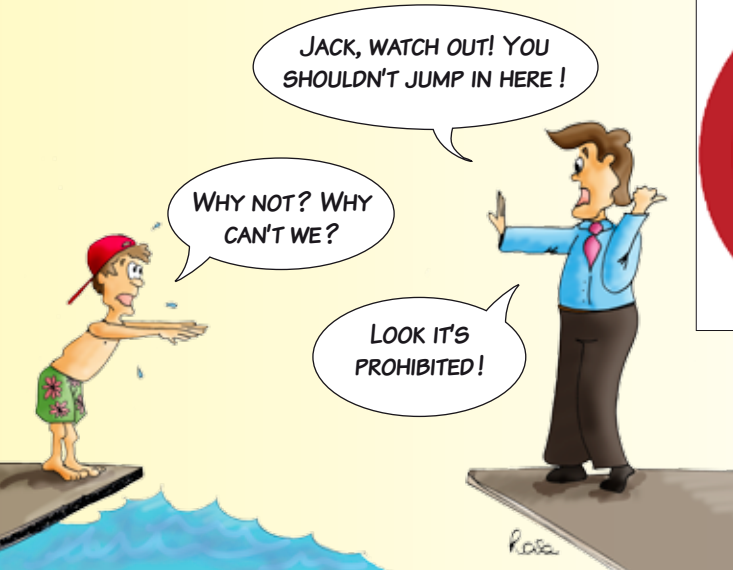

I JUST HAVE TO FIND  
WHERE TO ADJUST THE BEAM...  
AAH! HERE IT IS!

Low beam

IT'S REALLY  
RAINING HARD...

THIS CAR IS VERY DIFFERENT FROM OURS  
BUT THE WINDSCREEN WIPER SYMBOL IS  
THE SAME – THAT HELPS!

Windscreen wiper

ACCORDING TO MY DIRECTIONS  
THE HOTEL MUST BE TO THE  
LEFT, DO YOU SEE ANYTHING?

Hotel

YES! I CAN SEE THE  
HOTEL SIGN – THAT  
MUST BE IT!

Next day

WHAT A LOVELY PLACE, ISN'T IT?  
IT'S WARM AND SUNNY TODAY –  
VERY NICE FOR A SWIM.

LOOKS LIKE IT'S  
SHALLOW WATER.

No diving

No jumping into water

OH NO, THE  
FIRE ALARM!

Rosa

Fire alarm call point

LET'S GET OUT  
EVERYONE!

Emergency exit