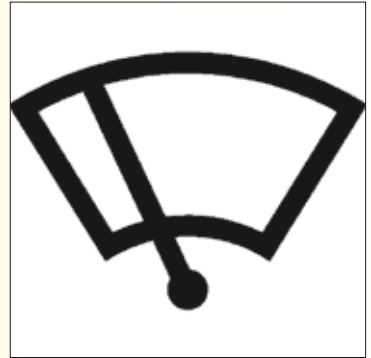

I JUST HAVE TO FIND  
WHERE TO ADJUST THE BEAM...  
AAH! HERE IT IS!

Low beam

IT'S REALLY  
RAINING HARD...

THIS CAR IS VERY DIFFERENT FROM OURS  
BUT THE WINDSCREEN WIPER SYMBOL IS  
THE SAME – THAT HELPS!